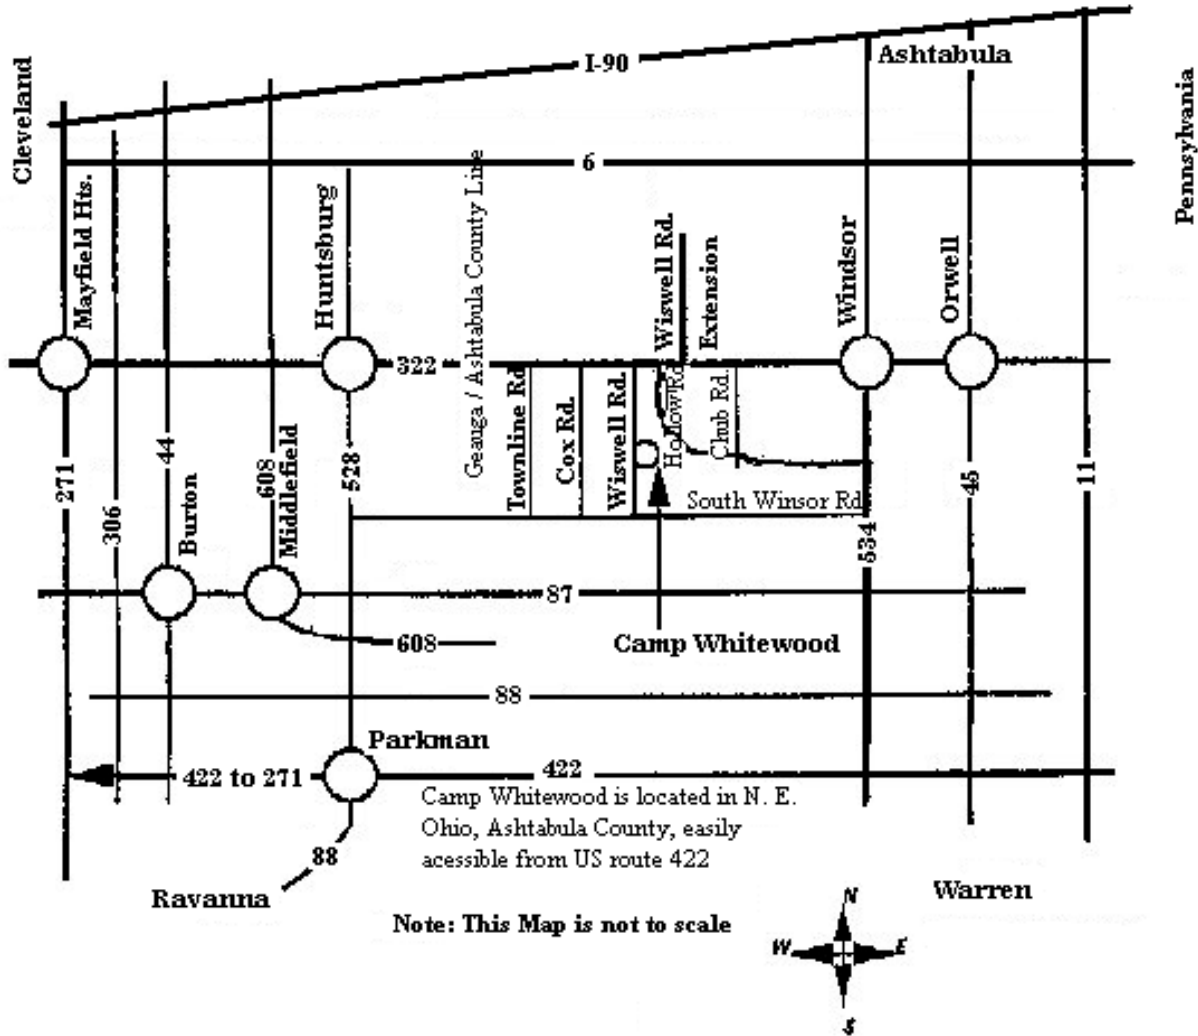

DIRECTIONS TO 4-H CAMP WHITEWOOD
 7983 SOUTH WISWELL ROAD
 WINDSOR, OHIO 44099
 Phone: 440-272-5275 or 800-967-2267

From Cleveland and Northwest:

Follow I-90 east to Route 528. exit south on Route 528. Follow Rt. 528 to Route 322. Turn left (east) on Route 322 approx 4 miles to Wiswell Road (Green camp sign). Turn right (south) on Wiswell Road to camp.

From the southwest:

Follow I-271 north to Route 322. Exit east on Route 322 (Mayfield Hts). Follow Rt. 322 past Routes 91, 308, 44, 608 and 528. Go approx 4 miles to Wiswell Road (Green camp sign). Turn right (south) on Wiswell Road to camp.

From Youngstown and south:

Follow Route 11 north to Route 322 Turn left (west) on Route 322. Cross Route 46, 45, and 534. After Route 534 go approx 1-1/2 miles to Wiswell Road (Green camp sign). Turn left (south) on Wiswell Road to camp.